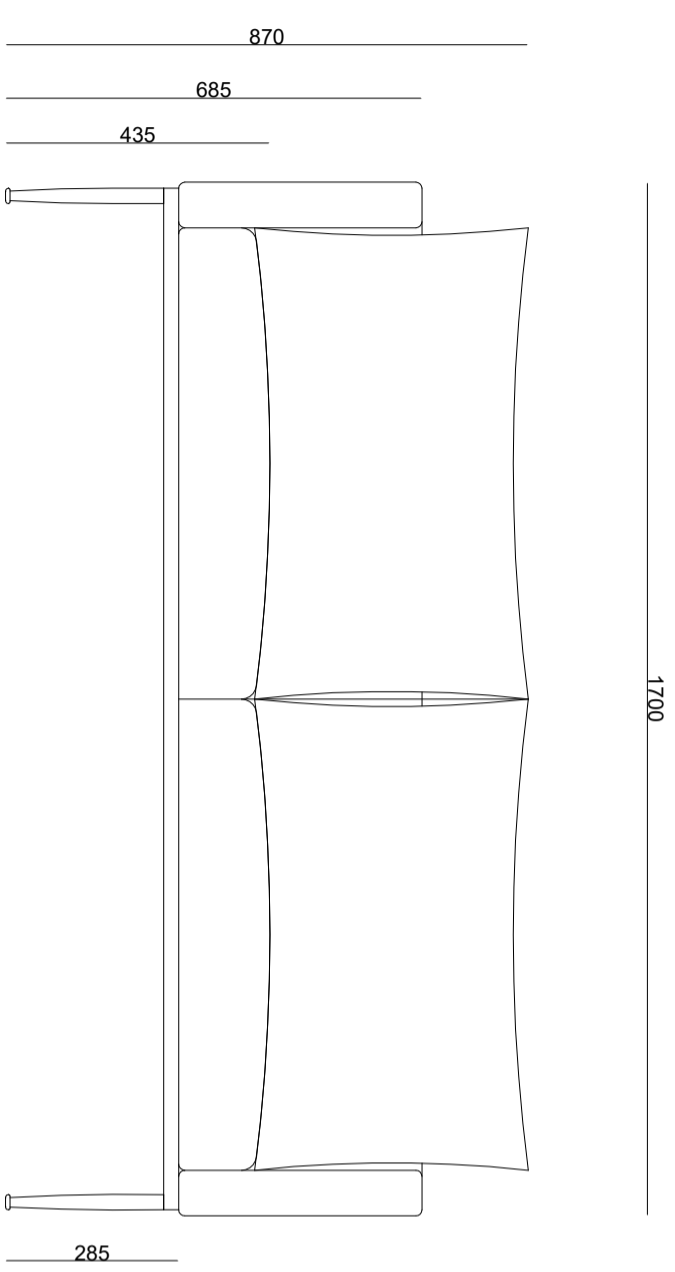

# Linea Sofa - W1700 x D750 x H870MM

UNLESS OTHERWISE SPECIFIED DIMENSIONS ARE IN MILLIMETERS	DEBUR AND BREAK SHARP EDGES	DO NOT SCALE DRAWING	REVISION
	MATERIAL:	DWG NAME:	A3
SURFACE FINISH:		Custom Sofa - W1700 x D750 x H870MM	SCALE:
TOLERANCES:			1:21
LINE/ANGULAR:			
DRAWN BY : MANVEER SINGH			
DATE : 12-05-2025		 furniture & more	