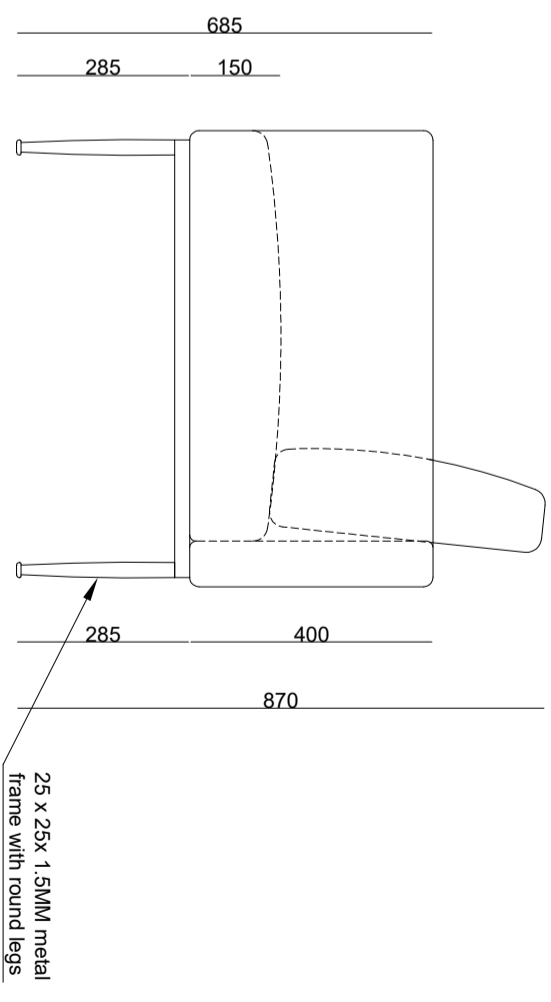

# Linea Sofa - W1700 x D750 x H870MM

UNLESS OTHERWISE SPECIFIED DIMENSIONS ARE IN MILLIMETERS	DEBUR AND BREAK SHARP EDGES	DO NOT SCALE DRAWING	REVISION
	MATERIAL:	DWG NAME:	A3
SURFACE FINISH:		Custom Sofa - W1700 x D750 x H870MM	SCALE:
TOLERANCES:			1:21
LINE/ANGULAR:			
DRAWN BY : MANVEER SINGH			
DATE : 12-05-2025		 furniture & more	