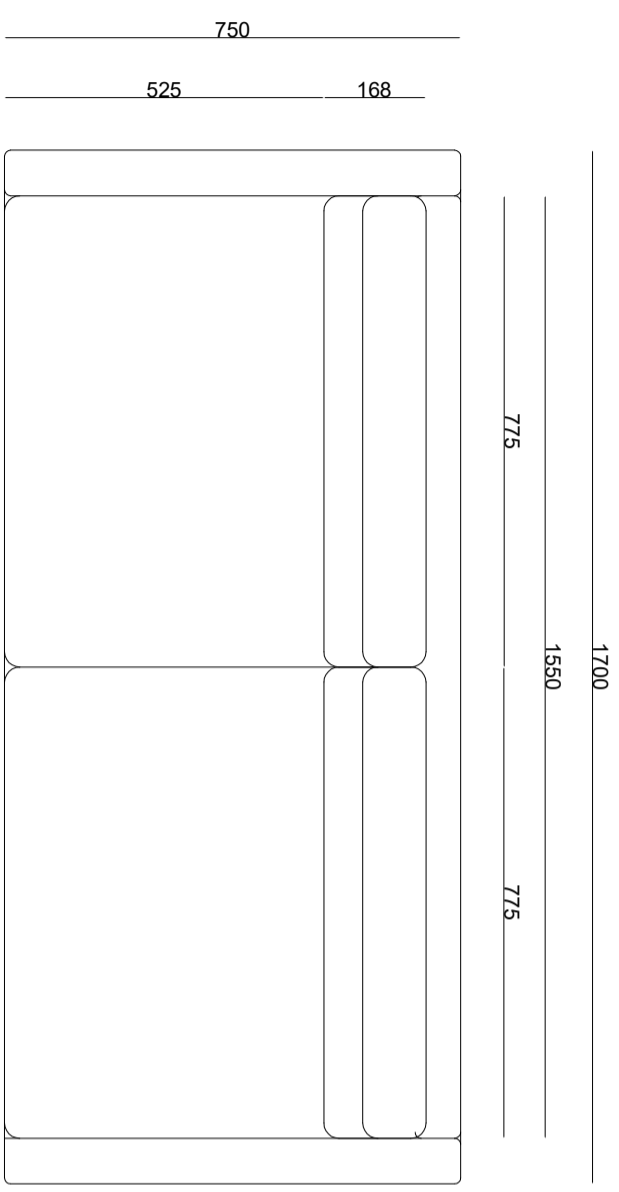

# Linea Sofa - W1700 x D750 x H870MM

UNLESS OTHERWISE SPECIFIED DIMENSIONS ARE IN MILLIMETERS	DEBUR AND BREAK SHARP EDGES	DO NOT SCALE DRAWING	REVISION
	MATERIAL:	DWG NAME:	A3
SURFACE FINISH:		Custom Sofa - W1700 x D750 x H870MM	SCALE:
TOLERANCES:			1:21
LINE/ANGULAR:			
DRAWN BY : MANVEER SINGH			
DATE : 12-05-2025		 furniture & more	